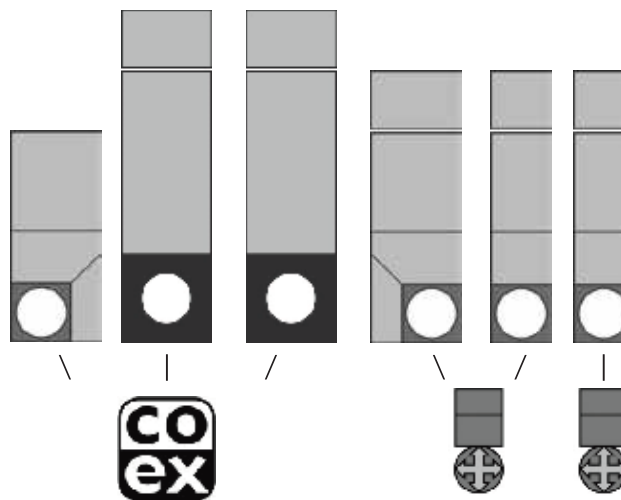

Zia 9.236 [aL]

CoEx® bean2cup 3 coffees

Dimensions inch

Machine	h*	40.2
*Bean canister(s) will stick out 5.9 inch. Machine height = 34.3	w	16.9
	d	21.1
Base Cabinet	h	33.5
	w	16.9
	d	21.1
Weight		120 lb

Specifications

- MoVeC-ICEq® & USB upload
- 10,4" full color touch screen
- User Interface : DJD/Scope
- Menu structure for selections
- Direct start optional
- Multiple languages possible
- Cup-sensor
- Strength selections menus
- Number selections
- Connection for payment systems [MDB]
- Boiler : 1x 0.4L, + 1x 5L

Connections

- 100-120 Volt AC
- 50/60 Hz
- 1200 Watt
- 10-16 Amp
- ¾" BSP [15 mm] mains
- waterfilter & waterlock recommended
- USB
- LAN or Wifi

Selections

Whole bean coffee I	Hot Chocolate
Whole bean coffee II	Chocomilk
Espresso I	Espresschoc
Double Espresso I	Cappuccino I
Espresso II	Cappuccino II
Double Espresso II	Decaf Cappuccino
Decaf Coffee	Decaf Espresso
Jug selections	French Vanilla
Customized recipes **	Hot water

** optional, ask for details & conditions

Canisters

Capacities

	#	Size	lbs	Cups
Whole Bean Coffee I	1	BCE	4.4	270
Whole Bean Coffee II	2	BCE	4.4	270
Chocolate	3	90E	5.73	130
Milktopping	4	60E	2.43	180
French Vanilla	5	60E	3.64	80
Decaf Coffee	6	90	1.9	125

Waste Bucket ≥ 210

Number of cups may vary depending on settings